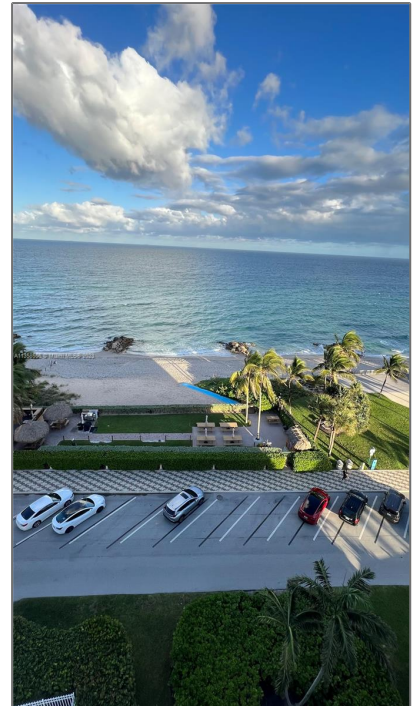

Residential Lease For Rent

1,738 Sqft - 800 SE 20th Ave # 901, Deerfield
Beach, Florida 33441

Basic [Details](#)

Property Type: **Residential Lease**

Listing Type: **For Rent**

Listing ID: **A11358556**

Price: **\$4,800**

✓ View: **Ocean, Direct Ocean**

✓ Patio: **Porch/balcony, Open Balcony**

✓ Furnished: **Unfurnished**

Address [Map](#)

Country: **US**

State: **FL**

County: **Broward County**

City: **Deerfield Beach**