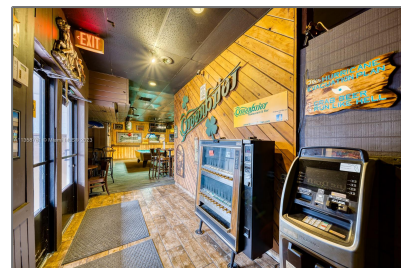

Commercial Sale For Sale

- 1100 S Powerline Rd, Pompano Beach, Florida
33069

Basic [Details](#)

Property Type:	Commercial Sale
Listing Type:	For Sale
Listing ID:	A11358781
Price:	\$17,000
Year Built:	1976
Lot Area:	91,860 Sqft