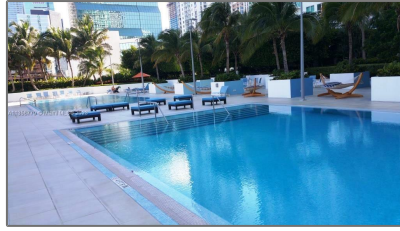

Residential Lease For Rent

1,101 Sqft - 950 Brickell Bay Dr # 4005, Miami,
Florida 33131

Basic Details

Property Type:	Residential Lease
Listing Type:	For Rent
Listing ID:	A11358779
Price:	\$4,500
Bedrooms:	2
Bathrooms:	2
Square Footage:	1,101 Sqft
Year Built:	2008