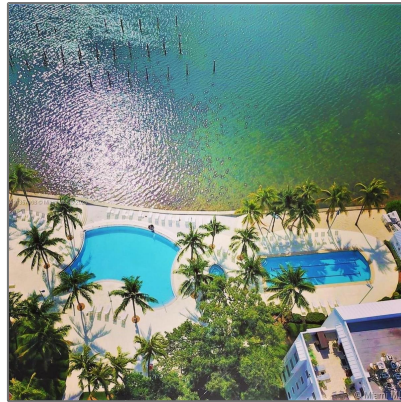

Residential Lease For Rent

990 Sqft - 680 NE 64th St # A509, Miami, Florida
33138

Basic [Details](#)

Property Type: **Residential Lease**

Listing Type: **For Rent**

Listing ID: **A11357108**

Price: **\$3,300**

City: **Miami**

Zipcode: **33138**

Street: **680 NE 64th St #
A509**

Building Name: **NIRVANA CONDO
NO ONE COND**

Features

Swimming Pool: **Community, In Ground, Hot Tub**

Pet Allowed

Furnished: **Unfurnished**