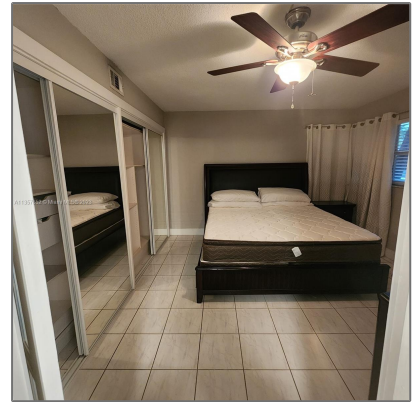

Residential Lease For Rent

550 Sqft - 54 Isle Of Venice Dr # 3, Fort Lauderdale, Florida 33301

Basic [Details](#)

Property Type: **Residential Lease**

Listing Type: **For Rent**

Listing ID: **A11357852**

Price: **\$2,200**