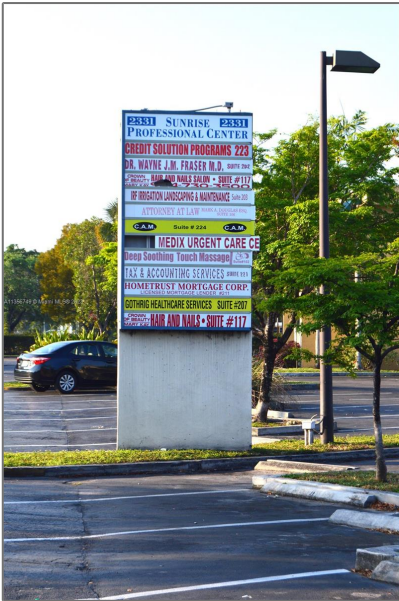

Commercial Sale For Sale

- 2331 N State Road 7 # 222, Lauderdale, Florida 33313

Basic Details

Property Type:	Commercial Sale
Listing Type:	For Sale
Listing ID:	A11356749
Price:	$800
Year Built:	1972

Address Map

Country:	US
State:	FL
County:	Broward County
City:	Lauderhill
Zipcode:	33313
Street:	2331 N State Road 7 # 222
Floor Number:	0
Longitude:	W81° 47' 49"

Features

✓	Cooling System:	Central Individual A/c