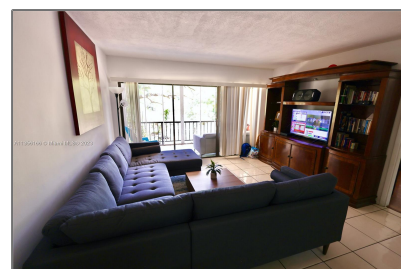

Residential For Sale

1,100 Sqft - 6010 S Falls Cir Dr # 217, Lauderhill,
Florida 33319

Basic [Details](#)

Property Type: **Residential**

Listing Type: **For Sale**

Listing ID: **A11356166**

Price: **\$179,000**