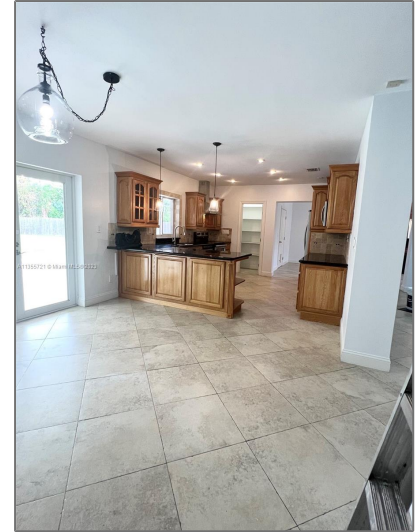

Residential Lease For Rent

2,108 Sqft - 14500 SW 98th Ave # 0, Miami,
Florida 33176

Basic [Details](#)

Property Type:	Residential Lease
Listing Type:	For Rent
Listing ID:	A11355721
Price:	\$5,000
Bedrooms:	3
Bathrooms:	2
Square Footage:	2,108 Sqft
Year Built:	1959
Lot Area:	17,124 Sqft