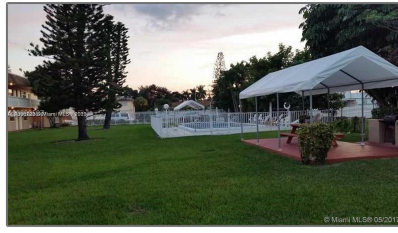

# Residential Lease For Rent

1,055 Sqft - 2832 Fillmore St # 16, Hollywood,  
Florida 33020