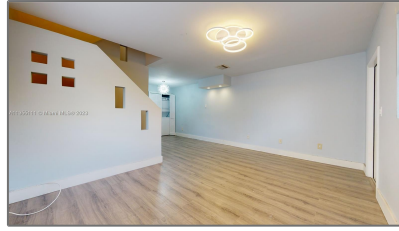

Residential Lease For Rent

980 Sqft - 1950 Brickell Ave # 101, Miami, Florida 33129

Basic [Details](#)

Property Type: **Residential Lease**

Listing Type: **For Rent**

Listing ID: **A11355111**

Price: **\$3,000**

City: **Miami**

Zipcode: **33129**

Street: **1950 Brickell Ave # 101**

Building Name: **THE BRICKELL INN CONDO**

Floor Number: **0**

Longitude: **W81° 48' 4.3"**

Latitude: **N25° 45' 15.7"**

Features