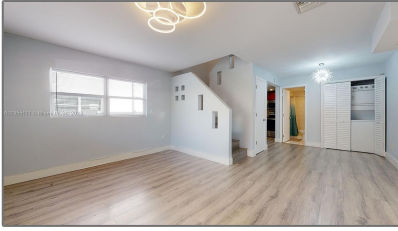

Residential Lease For Rent

980 Sqft - 1950 Brickell Ave # 101, Miami, Florida 33129

Basic [Details](#)

Property Type: **Residential Lease**

Listing Type: **For Rent**

Listing ID: **A11355111**

Price: **\$3,000**