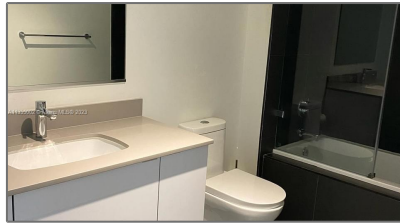

Residential Lease For Rent

880 Sqft - 1600 NE 1st Ave # 2707, Miami, Florida 33132

Basic [Details](#)

Property Type: **Residential Lease**

Listing Type: **For Rent**

Listing ID: **A11355002**

Price: **\$4,000**

Bedrooms: **2**

Bathrooms: **2**

Square Footage: **880 Sqft**

Year Built: **2018**

Address [Map](#)

Country: **US**

State: **FL**

County: **Miami-Dade County**