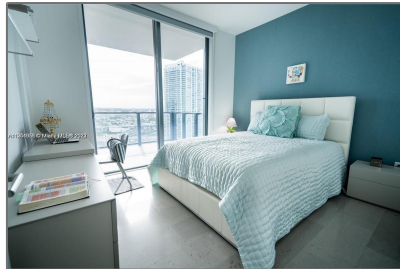

Residential Lease For Rent

1,208 Sqft - 68 SE 6th St # 2510, Miami, Florida
33131

Basic [Details](#)

Property Type:	Residential Lease
Listing Type:	For Rent
Listing ID:	A11354956
Price:	\$6,000
Bedrooms:	2
Bathrooms:	2
Square Footage:	1,208 Sqft
Year Built:	2016

Features

✓	Swimming Pool:	Above Ground
✓	Heating System:	Central
✓	Cooling System:	Central Air
✓	Pet Allowed:	Maximum 20 Lbs
✓	Patio:	Porch/balcony, Open Balcony
✓	Furnished:	Furnished

Address [Map](#)

Country:	US
State:	FL
County:	Miami-Dade County
City:	Miami
Zipcode:	33131
Street:	68 SE 6th St # 2510
Building Name:	REACH CONDO
Floor Number:	0
Longitude:	W81° 48' 27.7"
Latitude:	N25° 46' 4.4"