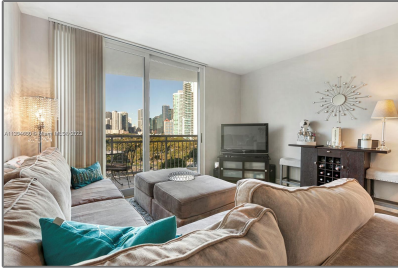

# Residential Lease For Rent

850 Sqft - 2475 Brickell Ave # 805, Miami, Florida 33129