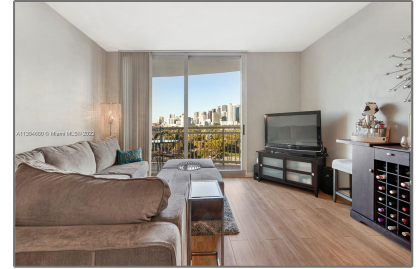

# Residential Lease For Rent

850 Sqft - 2475 Brickell Ave # 805, Miami, Florida 33129