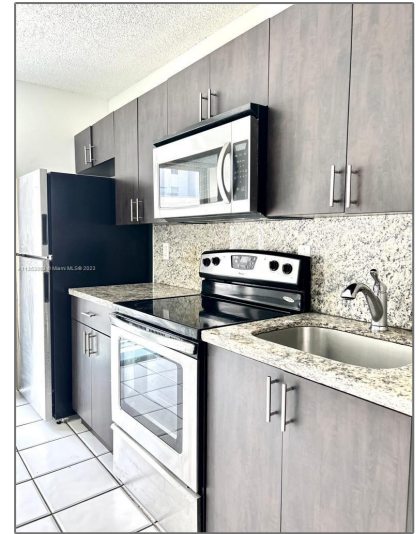

Residential Lease For Rent

625 Sqft - 2575 SW 27th Ave # 413, Miami,
Florida 33133

Basic [Details](#)

Property Type: **Residential Lease**

Listing Type: **For Rent**

Listing ID: **A11353063**

Price: **\$2,700**