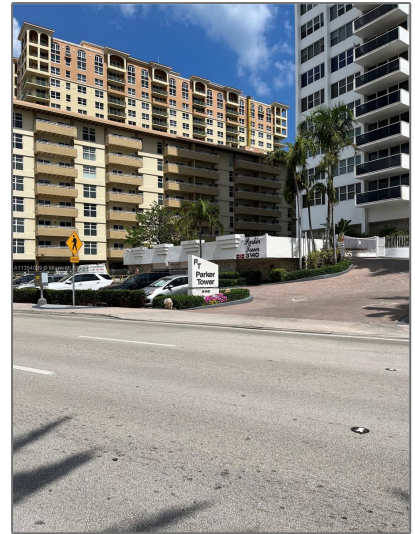

# Residential For Sale

850 Sqft - 3140 S Ocean Dr # 408, Hallandale Beach, Florida 33009

## Address [Map](#)

Country:	<b>US</b>
State:	<b>FL</b>
County:	<b>Broward County</b>
City:	<b>Hallandale Beach</b>
Zipcode:	<b>33009</b>