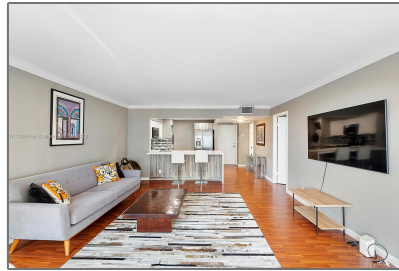

Residential Lease For Rent

1,005 Sqft - 1915 Brickell Ave # C909, Miami,
Florida 33129

Basic [Details](#)

Property Type:	Residential Lease
Listing Type:	For Rent
Listing ID:	A11349768
Price:	\$3,150
Bedrooms:	1
Bathrooms:	1
Half Bathrooms:	1
Square Footage:	1,005 Sqft
Year Built:	1980

Features

✓	Swimming Pool:	Community, Hot Tub, Above Ground
✓	Heating System:	Central, Electric
✓	Cooling System:	Central Air, Electric
✓	View:	Bay, Ocean
✓	Patio:	Glass Enclosed, Porch/balcony
✓	Furnished:	Furnished

Address [Map](#)

Country:	US
State:	FL
County:	Miami-Dade County
City:	Miami
Zipcode:	33129
Street:	1915 Brickell Ave # C909
Building Name:	BRICKELL PLACE PHASE II C
Floor Number:	0

Longitude: **W81° 48' 8.7"**