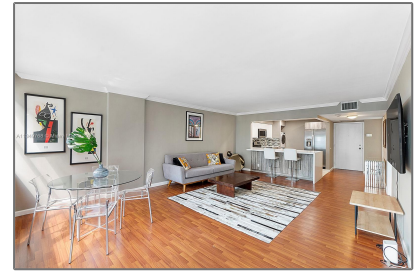

Residential Lease For Rent

1,005 Sqft - 1915 Brickell Ave # C909, Miami,
Florida 33129

Basic [Details](#)

Property Type:	Residential Lease
Listing Type:	For Rent
Listing ID:	A11349768
Price:	\$3,150
Bedrooms:	1
Bathrooms:	1
Half Bathrooms:	1
Square Footage:	1,005 Sqft
Year Built:	1980

Features

✓	Swimming Pool:	Community, Hot Tub, Above Ground
✓	Heating System:	Central, Electric
✓	Cooling System:	Central Air, Electric
✓	View:	Bay, Ocean
✓	Patio:	Glass Enclosed, Porch/balcony
✓	Furnished:	Furnished