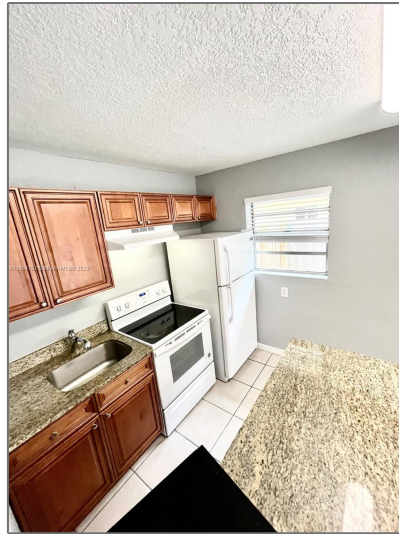

Residential Lease For Rent

2,482 Sqft - 705 SW 13th Ave # 4, Fort Lauderdale, Florida 33312

Basic [Details](#)

Property Type: **Residential Lease**

Listing Type: **For Rent**

Listing ID: **A11354727**

Price: **\$2,350**