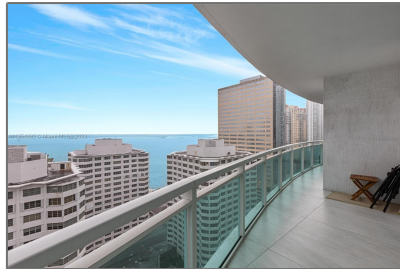

Residential Lease For Rent

1,278 Sqft - 950 Brickell Bay Dr # 2210, Miami,
Florida 33131

Basic [Details](#)

Property Type:	Residential Lease
Listing Type:	For Rent
Listing ID:	A11354332
Price:	\$5,999
Bedrooms:	2
Bathrooms:	2
Half Bathrooms:	1
Square Footage:	1,278 Sqft
Year Built:	2008

Features

✓	Swimming Pool:	Community, In Ground, Hot Tub
✓	Heating System:	Central, Electric
✓	Cooling System:	Central Air, Electric
✓	View:	Intracoastal View, Bay, Water
✓	Patio:	Open Balcony
✓	Furnished:	Furnished

Address [Map](#)

Country:	US
State:	FL
County:	Miami-Dade County
City:	Miami
Zipcode:	33131
Street:	950 Brickell Bay Dr # 2210
Building Name:	THE PLAZA 851 BRICKELL CO
Floor Number:	0

Longitude: **W81° 48' 36.7"**