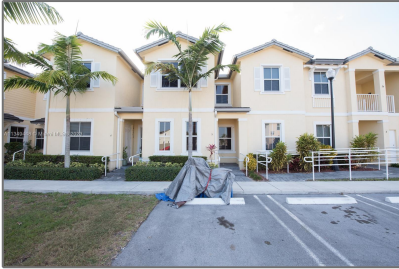

Residential Lease For Rent

1,325 Sqft - 112 SE 28th Ter # 5, Homestead,
Florida 33033

Basic [Details](#)

Property Type:	Residential Lease
Listing Type:	For Rent
Listing ID:	A11349448
Price:	\$2,300
Bedrooms:	3
Bathrooms:	2
Half Bathrooms:	1
Square Footage:	1,325 Sqft
Year Built:	2017

Country:	US
State:	FL
County:	Miami-Dade County
City:	Homestead
Zipcode:	33033
Street:	112 SE 28th Ter # 5
Building Name:	FIJI CONDO NO 1
Floor Number:	0
Longitude:	W81° 33' 51"

Latitude: **N25° 28' 12.2"**