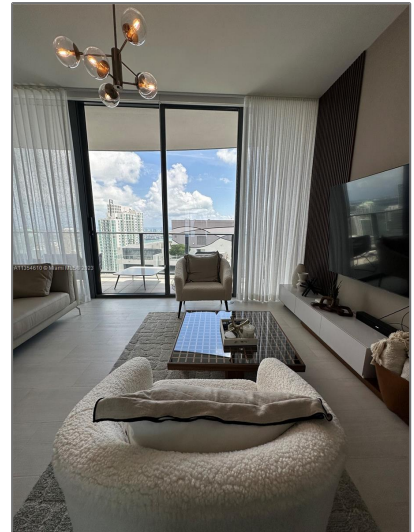

# Residential Lease For Rent

1,236 Sqft - 1000 Brickell Plz, Miami, Florida  
33131