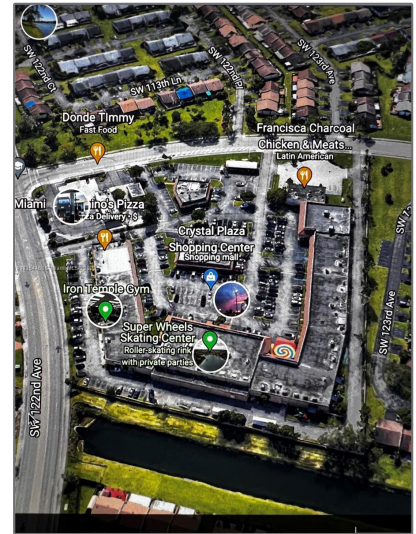

# Commercial Sale For Sale

- 12309 SW 112 St # 12309, Miami, Florida 33186

## Address Map

Country: **US**

State: **FL**

County: **Miami-Dade County**

City: **Miami**

Zipcode: **33186**

Street: **12309 SW 112 St #  
12309**

Building Name: **Chrystal Plaza**