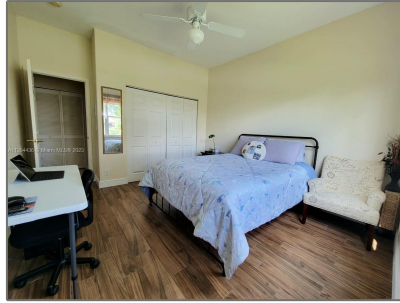

Residential Lease For Rent

300 Sqft - 693 SW 168th Ter # 693, Pembroke
Pines, Florida 33027

Basic [Details](#)

Property Type: **Residential Lease**

Listing Type: **For Rent**

Listing ID: **A11354436**

Price: **\$1,100**