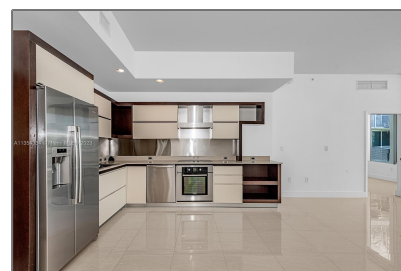

Residential Lease For Rent

1,074 Sqft - 2100 Park Ave # 404, Miami Beach, Florida 33139

Basic [Details](#)

Property Type: **Residential Lease**

Listing Type: **For Rent**

Listing ID: **A11354334**

Price: **\$5,800**