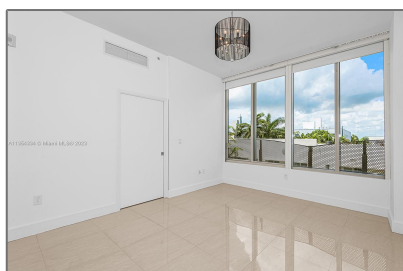

Residential Lease For Rent

1,074 Sqft - 2100 Park Ave # 404, Miami Beach, Florida 33139

Basic [Details](#)

Property Type: **Residential Lease**

Listing Type: **For Rent**

Listing ID: **A11354334**

Price: **\$5,800**