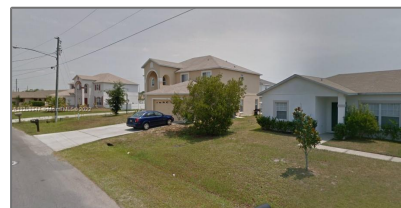

Residential For Sale

- 511 Elbridge pl, Kissimmee, Florida 34758

Basic [Details](#)

Property Type:	Residential
Listing Type:	For Sale
Listing ID:	A11258947
Price:	\$310,000
Bedrooms:	5
Bathrooms:	3
Year Built:	2006

Address [Map](#)

Country:	US
State:	FL
County:	Osceola County
City:	Kissimmee
Zipcode:	34758
Street:	511 Elbridge pl
Building Name:	POINCIANA VLG 2 NBHD 3
Floor Number:	0
Longitude:	W82° 30' 23.6"
Latitude:	N28° 9' 48.5"