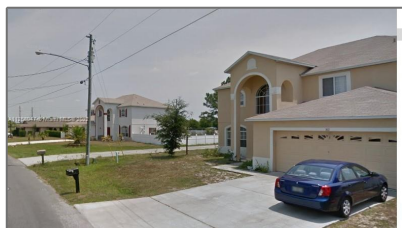

Residential For Sale

- 511 Elbridge pl, Kissimmee, Florida 34758

Basic [Details](#)

Property Type:	Residential
Listing Type:	For Sale
Listing ID:	A11258947
Price:	\$310,000
Bedrooms:	5
Bathrooms:	3
Year Built:	2006

Address [Map](#)

Country:	US
State:	FL
County:	Osceola County
City:	Kissimmee
Zipcode:	34758
Street:	511 Elbridge pl
Building Name:	POINCIANA VLG 2 NBHD 3
Floor Number:	0
Longitude:	W82° 30' 23.6"
Latitude:	N28° 9' 48.5"