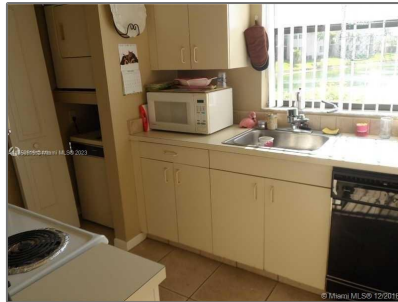

Residential Lease For Rent

960 Sqft - 980 Constitution Dr # 980J, Homestead,
Florida 33034

Basic [Details](#)

Property Type: **Residential Lease**

Listing Type: **For Rent**

Listing ID: **A11353919**

Price: **\$2,200**