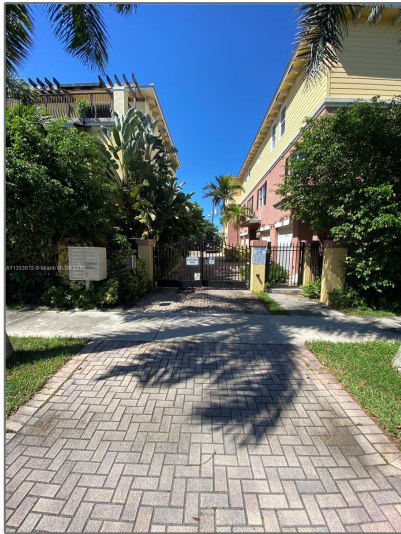

# Residential Lease For Rent

1,980 Sqft - 1145 SW 1st St # 1145, Fort Lauderdale, Florida 33312