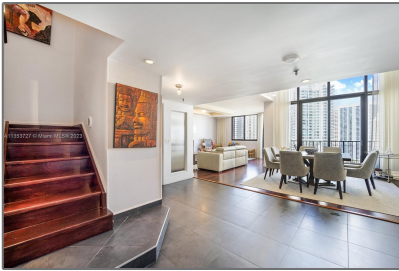

Residential Lease For Rent

2,712 Sqft - 520 Brickell Key Dr, Miami, Florida
33131

Basic [Details](#)

Property Type: **Residential Lease**

Listing Type: **For Rent**

Listing ID: **A11353727**

Price: **\$8,500**