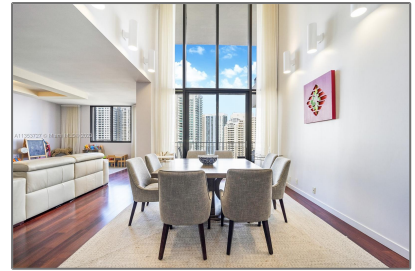

Residential Lease For Rent

2,712 Sqft - 520 Brickell Key Dr, Miami, Florida
33131

Basic [Details](#)

Property Type: **Residential Lease**

Listing Type: **For Rent**

Listing ID: **A11353727**

Price: **\$8,500**