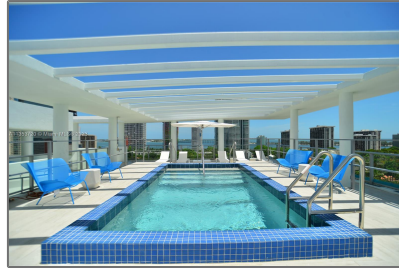

Residential Lease For Rent

1,203 Sqft - 1600 SW 1st Ave # 1110, Miami,
Florida 33129

Basic [Details](#)

Property Type:	Residential Lease
Listing Type:	For Rent
Listing ID:	A11353720
Price:	$5,999
Bedrooms:	3
Bathrooms:	3
Square Footage:	1,203 Sqft
Year Built:	2016
Lot Area:	1 Sqft

Address [Map](#)

Country:	US
State:	FL
County:	Miami-Dade County
City:	Miami
Zipcode:	33129
Street:	1600 SW 1st Ave # 1110
Building Name:	LE PARC AT BRICKELL CONDO
Floor Number:	0

Features

☒	Swimming Pool:	Community, Above Ground
☒	Heating System:	Central, Electric
☒	Cooling System:	Central Air, Electric
☒	View:	Pool
☒	Pet Allowed:	Restrictions Or Possible Restrictions
☒	Furnished:	Unfurnished