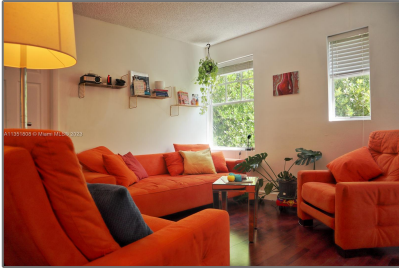

# Residential Lease For Rent

830 Sqft - 1008 Jefferson Ave # 301, Miami Beach, Florida 33139