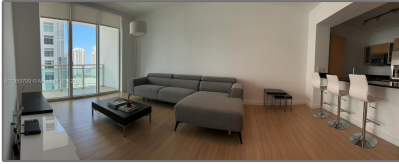

Residential Lease For Rent

688 Sqft - 950 Brickell Bay Dr # 1702, Miami, Florida 33131

Basic [Details](#)

Property Type: **Residential Lease**

Listing Type: **For Rent**

Listing ID: **A11353709**

Price: **\$3,100**