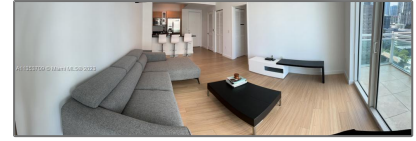

Residential Lease For Rent

688 Sqft - 950 Brickell Bay Dr # 1702, Miami, Florida 33131

Basic [Details](#)

Property Type: **Residential Lease**

Listing Type: **For Rent**

Listing ID: **A11353709**

Price: **\$3,100**