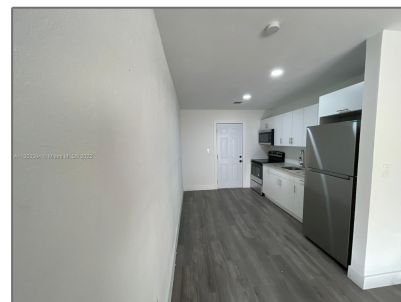

Residential Lease For Rent

780 Sqft - 640 NW 65th # 1, Miami, Florida 33150

Basic [Details](#)

Property Type: **Residential Lease**

Listing Type: **For Rent**

Listing ID: **A11353394**

Price: **\$2,400**

Bedrooms: **2**

Bathrooms: **1**

Square Footage: **780 Sqft**

Year Built: **1977**

Lot Area: **7,150 Sqft**

Address [Map](#)

Country: **US**

State: **FL**

County: **Miami-Dade County**

City: **Miami**

Zipcode: **33150**

Street: **640 NW 65th # 1**

Features

✓ Heating System: **Central**

✓ Cooling System: **Central Air**

✓ Pet Allowed: **Maximum 20 Lbs**

✓ Furnished: **Unfurnished**