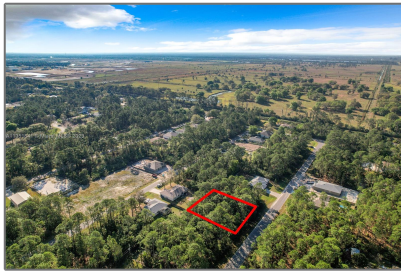

Land/boat Docks For Sale

- 3243 SE Westover Ave, Palm Bay, Florida 32909

Basic [Details](#)

Property Type: **Land/boat Docks**

Listing Type: **For Sale**

Listing ID: **A11351841**

Price: **\$35,000**

Address [Map](#)

Country: **US**

State: **FL**

County: **Brevard County**

City: **Palm Bay**

Zipcode: **32909**

Street: **3243 SE Westover Ave**

Building Name: **Port Malabar Unit 24**

Floor Number: **0**