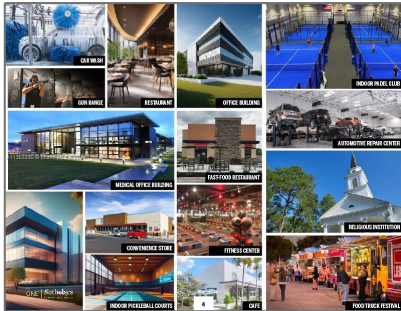

Commercial Land For Sale

- 3800 Inverrary Blvd, Fort Lauderdale, Florida
33319

Basic Details

| | |
|----------------|------------------------|
| Property Type: | Commercial Land |
| Listing Type: | For Sale |
| Listing ID: | A11353330 |
| Price: | \$850,000 |
| Lot Area: | 33,362 Sqft |

Address Map

| | |
|----------------|--------------------------------|
| Country: | US |
| State: | FL |
| County: | Broward County |
| City: | Fort Lauderdale |
| Zipcode: | 33319 |
| Street: | 3800 Inverrary Blvd |
| Building Name: | FORT LAUDERDALE SUNRISE |
| Floor Number: | 0 |
| Longitude: | W81° 45' 51.6" |
| Latitude: | N26° 10' 17.6" |