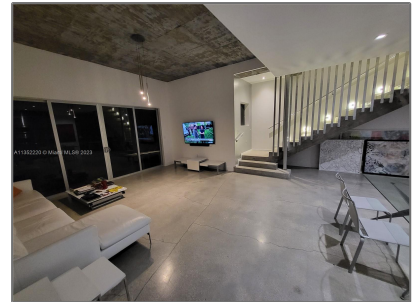

Residential Lease For Rent

2,600 Sqft - 2936 SW 27th Ter, Miami, Florida
33133

Basic [Details](#)

Property Type: **Residential Lease**

Listing Type: **For Rent**

Listing ID: **A11352220**

Price: **\$6,750**