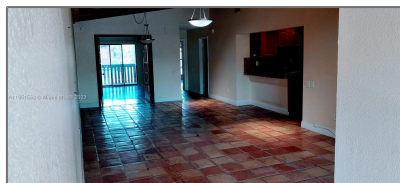

Residential Lease For Rent

1,540 Sqft - 7133 SW 115th Pl # C24, Miami,
Florida 33173

Basic [Details](#)

Property Type: **Residential Lease**

Listing Type: **For Rent**

Listing ID: **A11351553**

Price: **\$2,800**