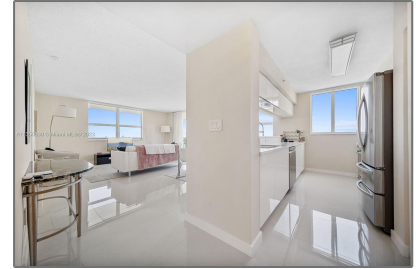

Residential Lease For Rent

1,147 Sqft - 650 West Ave # 1912, Miami Beach, Florida 33139

Basic [Details](#)

Property Type:	Residential Lease
Listing Type:	For Rent
Listing ID:	A11350830
Price:	\$5,500
Bedrooms:	2
Bathrooms:	2
Square Footage:	1,147 Sqft
Year Built:	1997