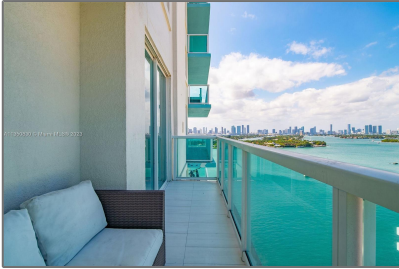

Residential Lease For Rent

1,147 Sqft - 650 West Ave # 1912, Miami Beach, Florida 33139

Basic [Details](#)

Property Type:	Residential Lease
Listing Type:	For Rent
Listing ID:	A11350830
Price:	\$5,500
Bedrooms:	2
Bathrooms:	2
Square Footage:	1,147 Sqft
Year Built:	1997