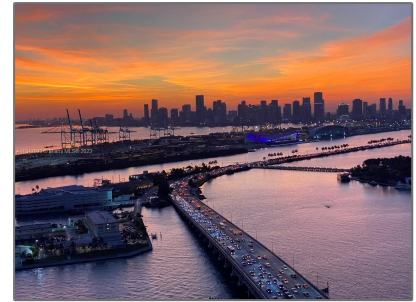

Residential Lease For Rent

1,933 Sqft - 450 Alton Rd # 3402, Miami Beach,
Florida 33139

Basic [Details](#)

Property Type:	Residential Lease
Listing Type:	For Rent
Listing ID:	A11347693
Price:	$16,000
Bedrooms:	2
Bathrooms:	2
Half Bathrooms:	1
Square Footage:	1,933 Sqft
Year Built:	2005

Address [Map](#)

Country:	US
State:	FL
County:	Miami-Dade County
City:	Miami Beach
Zipcode:	33139
Street:	450 Alton Rd # 3402
Building Name:	ICON CONDO
Floor Number:	0

Features

☒	Swimming Pool:	Above Ground
☒	Cooling System:	Central Air
☒	View:	Bay, Ocean
☒	Patio:	Porch/balcony, Open Balcony
☒	Furnished:	Furnished