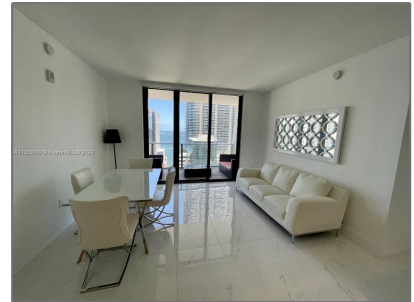

Residential Lease For Rent

1,325 Sqft - 1010 Brickell Ave # 2704, Miami, Florida 33131

Basic [Details](#)

Property Type: **Residential Lease**

Listing Type: **For Rent**

Listing ID: **A11350800**

Price: **\$6,700**

City: **Miami**

Zipcode: **33131**

Street: **1010 Brickell Ave #
2704**

Building Name: **1010 BRICKELL
CONDO**

Floor Number: **0**

Longitude: **W81° 48' 27.7"**

Features

Swimming Pool: **Community**