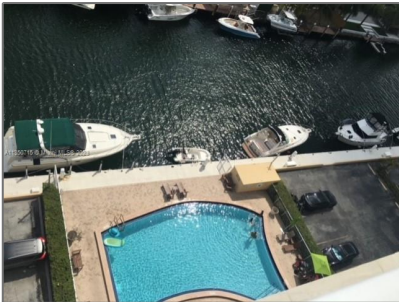

Residential For Sale

806 Sqft - 2000 NE 135th St # 1008, North Miami, Florida 33181

Basic [Details](#)

Property Type: **Residential**

Listing Type: **For Sale**

Listing ID: **A11350715**

Price: **\$280,000**