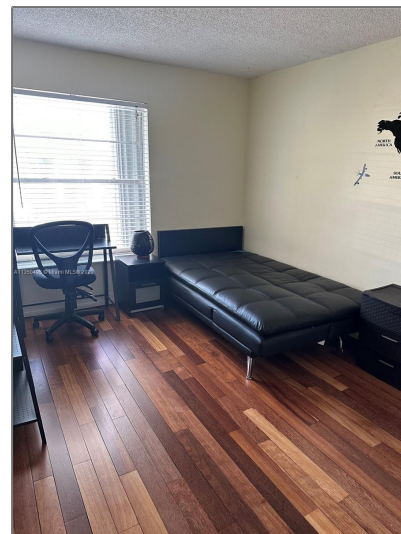

Residential Lease For Rent

1,440 Sqft - 3912 SW 67th Ter # 114, Davie,
Florida 33314

Basic [Details](#)

Property Type: **Residential Lease**

Listing Type: **For Rent**

Listing ID: **A11350425**

Price: **\$2,699**