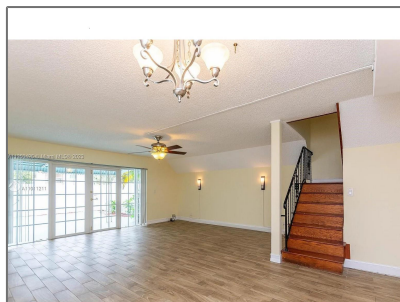

Residential Lease For Rent

1,440 Sqft - 3912 SW 67th Ter # 114, Davie,
Florida 33314

Basic [Details](#)

Property Type: **Residential Lease**

Listing Type: **For Rent**

Listing ID: **A11350425**

Price: **\$2,699**