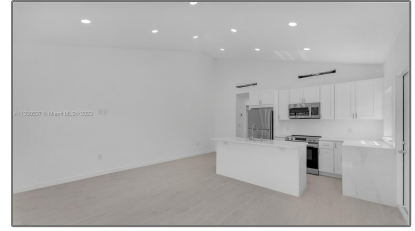

Residential Lease For Rent

2,124 Sqft - 939 NW 23rd Ct # 939, Miami, Florida 33125

Basic [Details](#)

Property Type: **Residential Lease**

Listing Type: **For Rent**

Listing ID: **A11350537**

Price: **\$3,500**