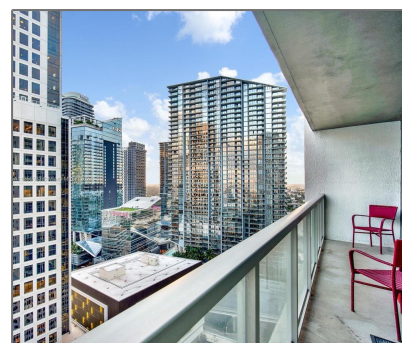

Residential Lease For Rent

738 Sqft - 500 Brickell Ave # 3008, Miami, Florida 33131

Basic Details

Property Type: **Residential Lease**

Listing Type: **For Rent**

Listing ID: **A11350533**

Price: **\$3,200**

✓ Furnished: **Unfurnished**

Address Map

Country: **US**

State: **FL**

County: **Miami-Dade County**

City: **Miami**

Zipcode: **33131**

Street: **500 Brickell Ave # 3008**