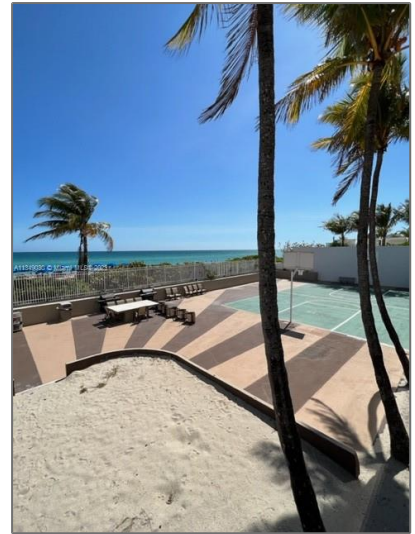

Residential Lease For Rent

870 Sqft - 1980 S Ocean Dr # 17D, Hallandale Beach, Florida 33009

Basic [Details](#)

Property Type:	Residential Lease
Listing Type:	For Rent
Listing ID:	A11349030
Price:	\$2,800
Bedrooms:	1
Bathrooms:	1
Half Bathrooms:	1
Square Footage:	870 Sqft
Year Built:	1971

Address [Map](#)

Country:	US
State:	FL
County:	Broward County
City:	Hallandale Beach
Zipcode:	33009

Features

<input checked="" type="checkbox"/>	Swimming Pool:	Heated
<input checked="" type="checkbox"/>	Cooling System:	Central Air, Ceiling Fan(s)
<input checked="" type="checkbox"/>	View:	Ocean, Direct Ocean
<input checked="" type="checkbox"/>	Pet Allowed:	Restrictions Or Possible Restrictions, No
<input checked="" type="checkbox"/>	Patio:	Deck
<input checked="" type="checkbox"/>	Furnished:	Furnished