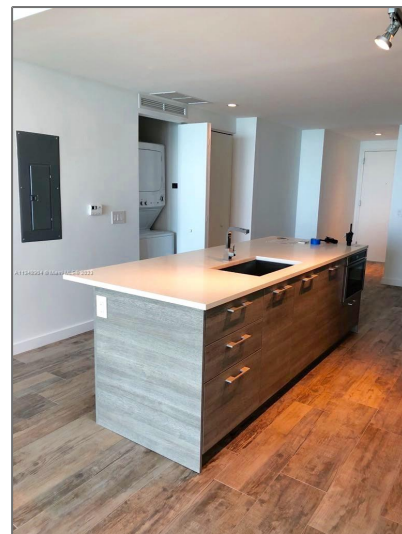

Residential Lease For Rent

945 Sqft - 650 NE 32nd St # 4602, Miami, Florida 33137

Basic [Details](#)

Property Type:	Residential Lease
Listing Type:	For Rent
Listing ID:	A11348904
Price:	\$4,500
Bedrooms:	1
Bathrooms:	2
Square Footage:	945 Sqft
Year Built:	2018

Address [Map](#)

Country:	US
State:	FL
County:	Miami-Dade County
City:	Miami
Zipcode:	33137
Street:	650 NE 32nd St # 4602

Features

✓	Swimming Pool:	In Ground
✓	Heating System:	Central
✓	Cooling System:	Central Air
✓	View:	Bay, Ocean, Other
✓	Pet Allowed:	Maximum 20 Lbs
✓	Furnished:	Unfurnished