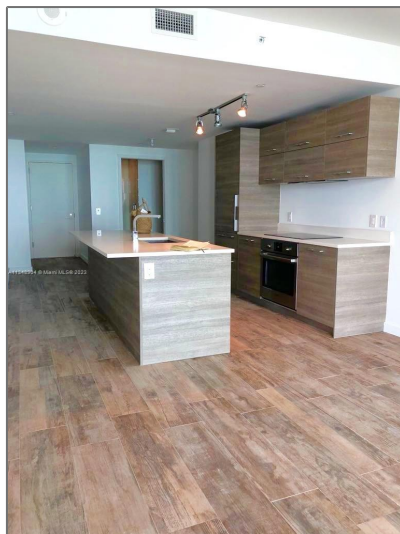

Residential Lease For Rent

945 Sqft - 650 NE 32nd St # 4602, Miami, Florida 33137

Basic [Details](#)

Property Type:	Residential Lease
Listing Type:	For Rent
Listing ID:	A11348904
Price:	\$4,500
Bedrooms:	1
Bathrooms:	2
Square Footage:	945 Sqft
Year Built:	2018