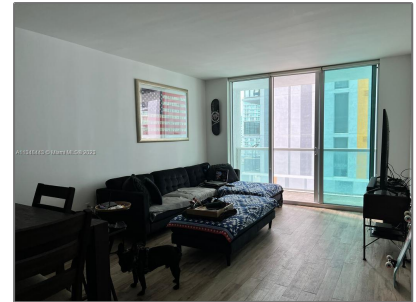

Residential Lease For Rent

860 Sqft - 55 SE 6th St # 1800, Miami, Florida
33131

Basic [Details](#)

Property Type: **Residential Lease**

Listing Type: **For Rent**

Listing ID: **A11348443**

Price: **\$3,100**