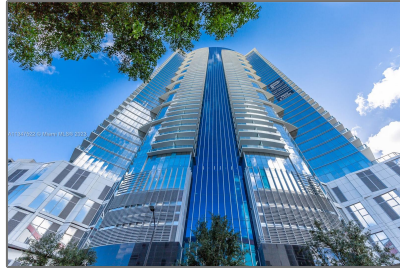

Residential Lease For Rent

1,491 Sqft - 851 NE 1st Ave # 3410, Miami,
Florida 33132

Basic [Details](#)

Property Type: **Residential Lease**

Listing Type: **For Rent**

Listing ID: **A11347522**

Price: **\$4,600**