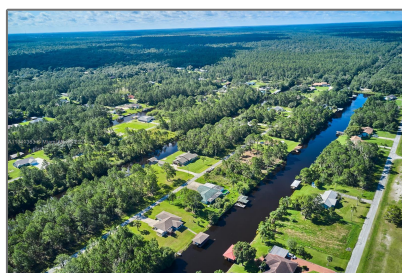

Commercial Land For Sale

- 1108 Palm Ave, Lake Wales, Florida 33855

Basic [Details](#)

Property Type: **Commercial Land**

Listing Type: **For Sale**

Listing ID: **A11341383**

Price: **\$32,000**

Lot Area: **18,000 Sqft**

Address [Map](#)

Country: **US**

State: **FL**

County: **Polk County**

City: **Lake Wales**

Zipcode: **33855**

Street: **1108 Palm Ave**

Floor Number: **0**