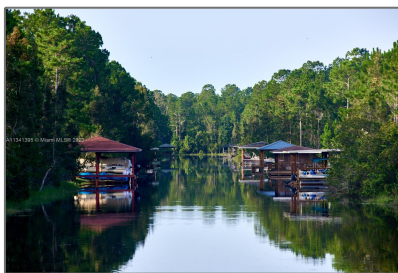

Commercial Land For Sale

- 524 PORTULACA DR, Lake Wales, Florida 33855

Basic [Details](#)

Property Type: **Commercial Land**

Listing Type: **For Sale**

Listing ID: **A11341395**

Price: **\$32,000**

Address [Map](#)