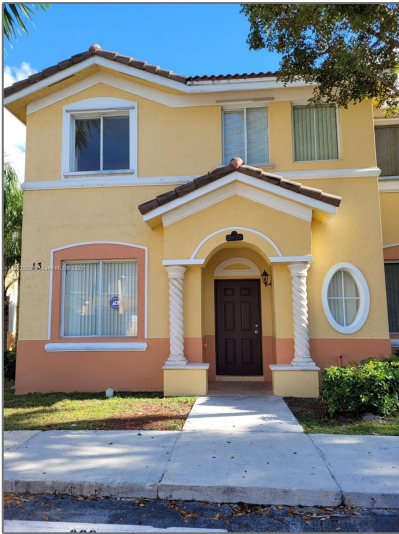

Residential Lease For Rent

1,423 Sqft - 2829 SE 15th Rd # 88, Homestead,
Florida 33035

Basic Details

Property Type:	Residential Lease
Listing Type:	For Rent
Listing ID:	A11333200
Price:	\$2,400
Bedrooms:	4
Bathrooms:	3
Square Footage:	1,423 Sqft
Year Built:	2006

Features

✓ Heating System:	Central, Electric
✓ Cooling System:	Central Air, Electric
✓ Fence:	Fenced
✓ View:	Lake
✓ Pet Allowed:	Yes, No
✓ Patio:	Patio
✓ Furnished:	Unfurnished

Address Map

Country:	US
State:	FL
County:	Miami-Dade County
City:	Homestead
Zipcode:	33035
Street:	2829 SE 15th Rd #