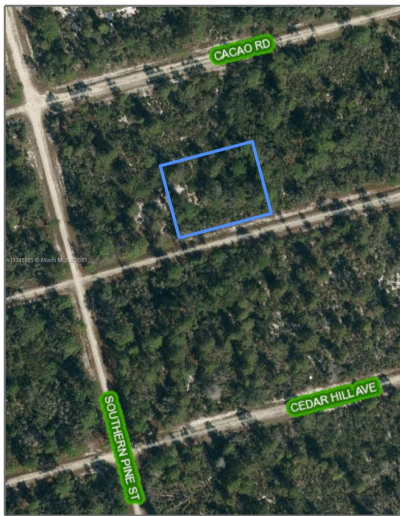

Land/boat Docks For Sale

- 3047 WILLOW AVE, Lake Placid, Florida 33852

Basic Details

Property Type:	Land/boat Docks
Listing Type:	For Sale
Listing ID:	A11345905
Price:	\$20,000
Lot Area:	20,000 Sqft

Address Map

Country:	US
State:	FL
County:	Highlands County
City:	Lake Placid
Zipcode:	33852
Street:	3047 WILLOW AVE
Building Name:	LEISURE LAKES
Floor Number:	0
Longitude:	W82° 34' 35.3"
Latitude:	N27° 20' 54.7"

Agent Info