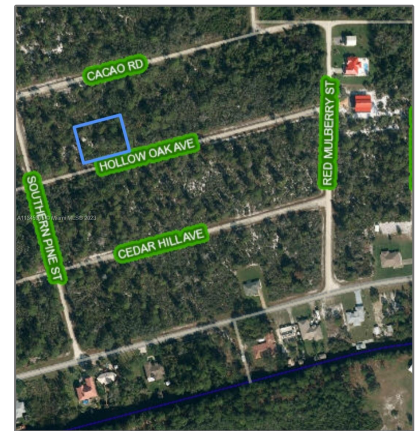

Land/boat Docks For Sale

- 3047 WILLOW AVE, Lake Placid, Florida 33852

Basic Details

Property Type:	Land/boat Docks
Listing Type:	For Sale
Listing ID:	A11345905
Price:	\$20,000
Lot Area:	20,000 Sqft

Address Map

Country:	US
State:	FL
County:	Highlands County
City:	Lake Placid
Zipcode:	33852
Street:	3047 WILLOW AVE
Building Name:	LEISURE LAKES
Floor Number:	0
Longitude:	W82° 34' 35.3"
Latitude:	N27° 20' 54.7"

Agent Info